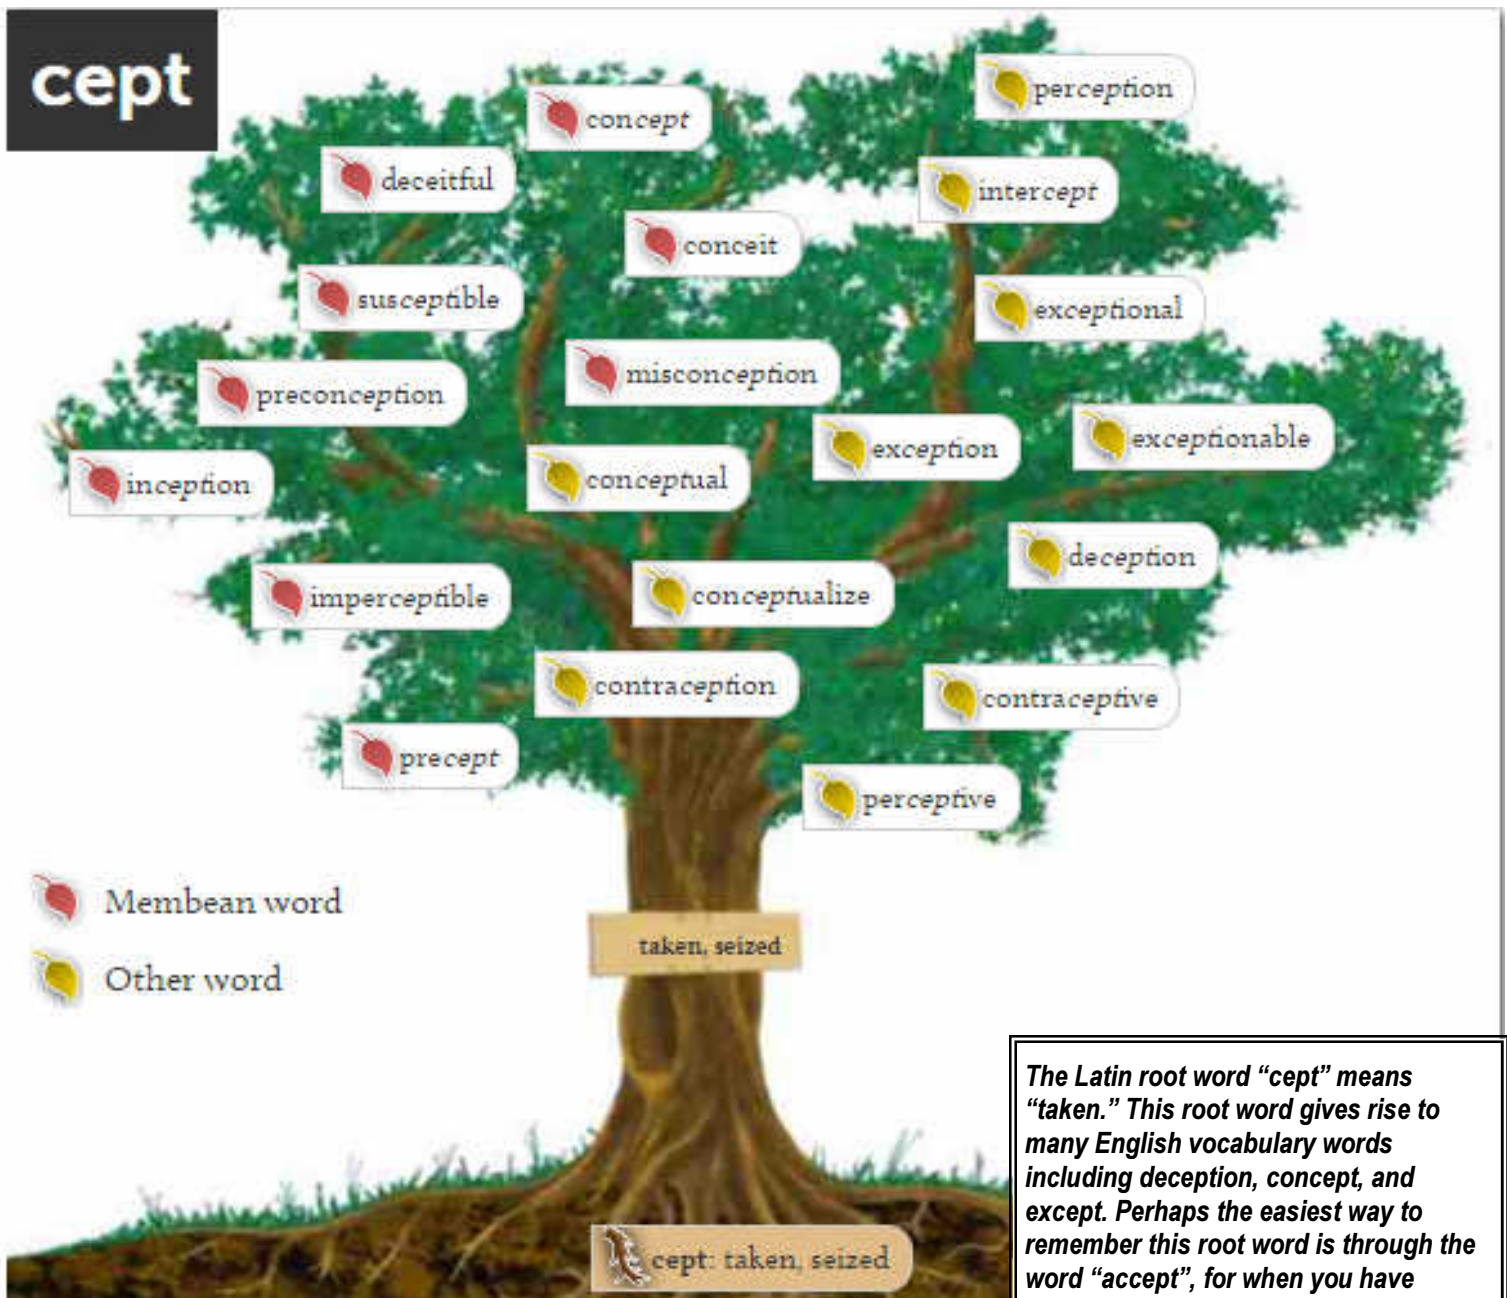

Introducing This Week's

'Word Ingredient' OR 'Word Part'

"Word Ingredients" or "Word Parts" can be added to another word to change the meaning. By knowing the meaning of the "Word Ingredient" or "Word Part," we can better predict the meaning of the new word – and build our vocabulary.

Vocabulary and reading comprehension are critical skills for middle school students and we'll be sharing some of the more commonly used "Word Ingredients" or Word Parts" here in the newsletter, on Facebook, and the electronic sign. See how many of these words you know or can decipher by knowing the "Word Part" "cept," meaning "taken."

The Latin root word "cept" means "taken." This root word gives rise to many English vocabulary words including deception, concept, and except. Perhaps the easiest way to remember this root word is through the word "accept", for when you have accepted something, you have "taken" it towards yourself.